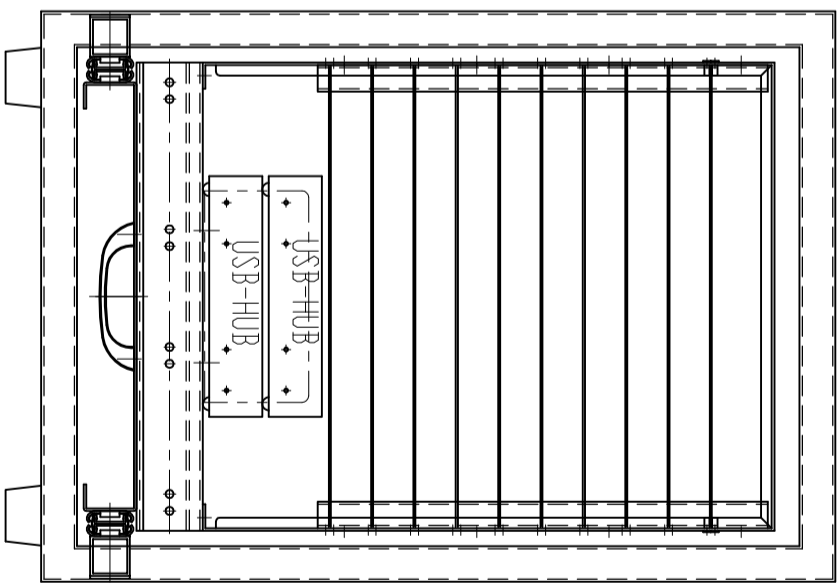

REAR

FRONT

WEIGHT = 45KG

REAR

INSIDE

FRONT