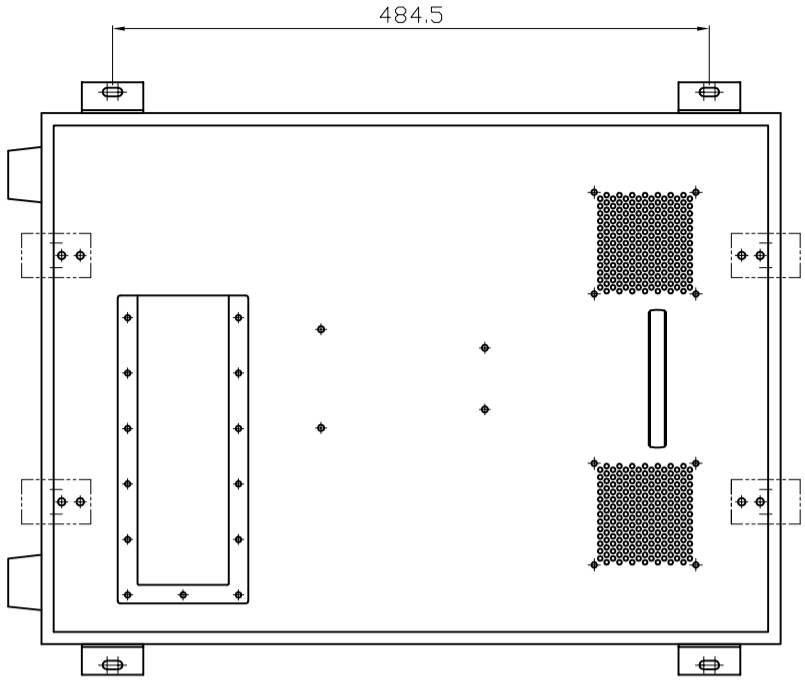

REAR

FRONT

WEIGHT = 45KG

REAR

INSIDE

FRONT