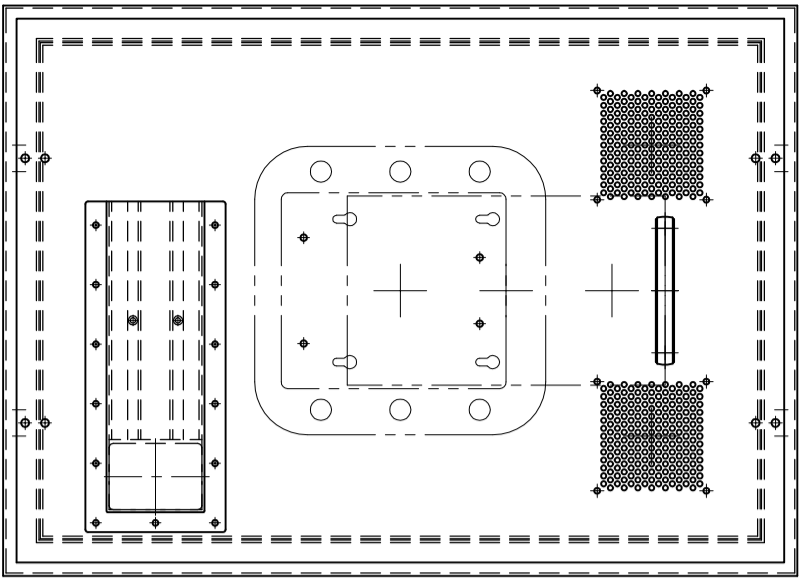

REAR

FRONT

WEIGHT = 45KG

REAR

INSIDE

FRONT