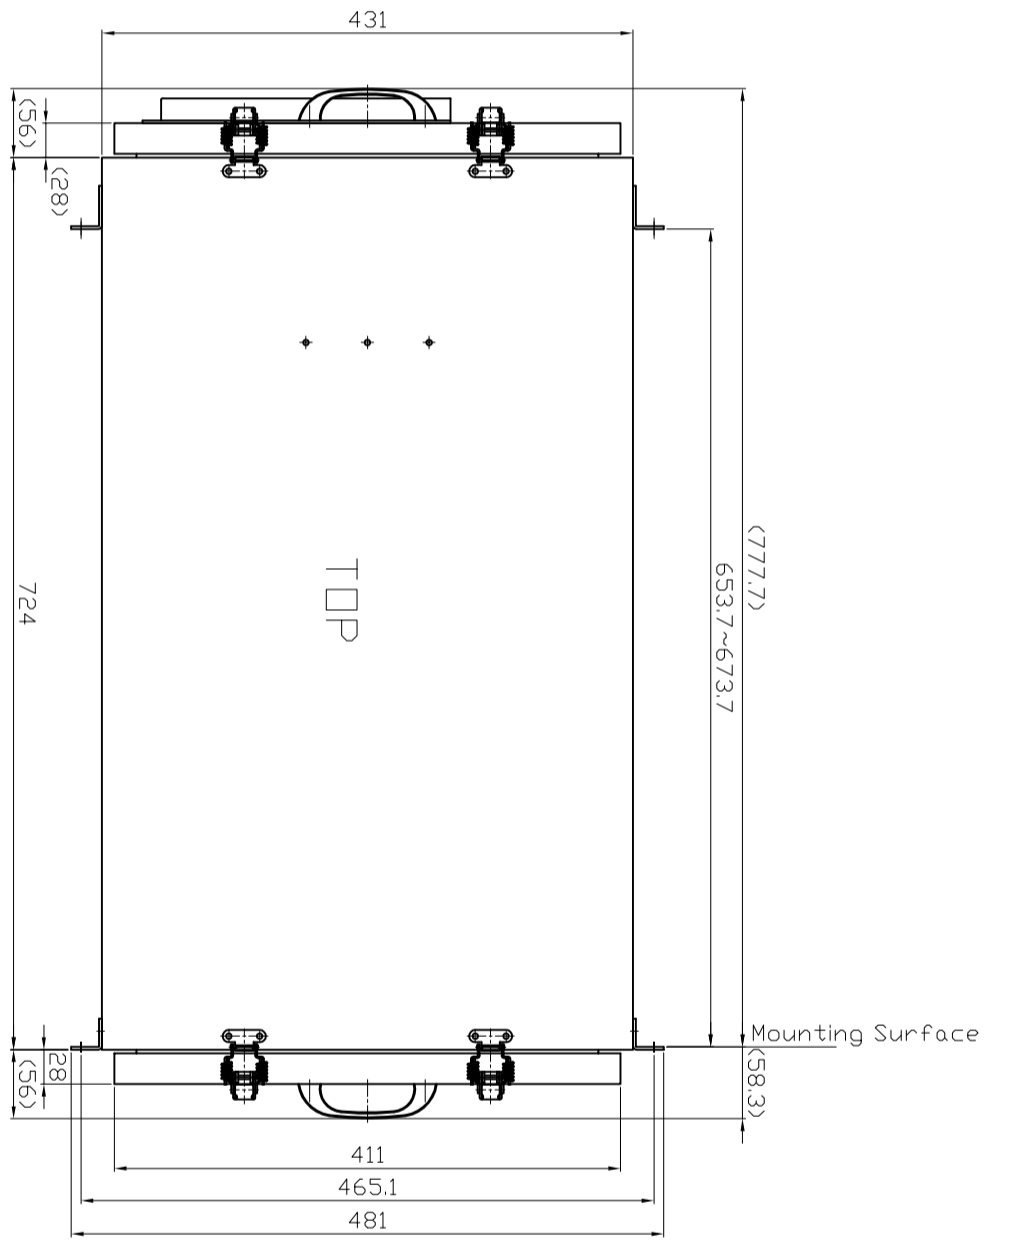

REAR

FRONT

WEIGHT = 45KG

REAR

INSIDE

FRONT