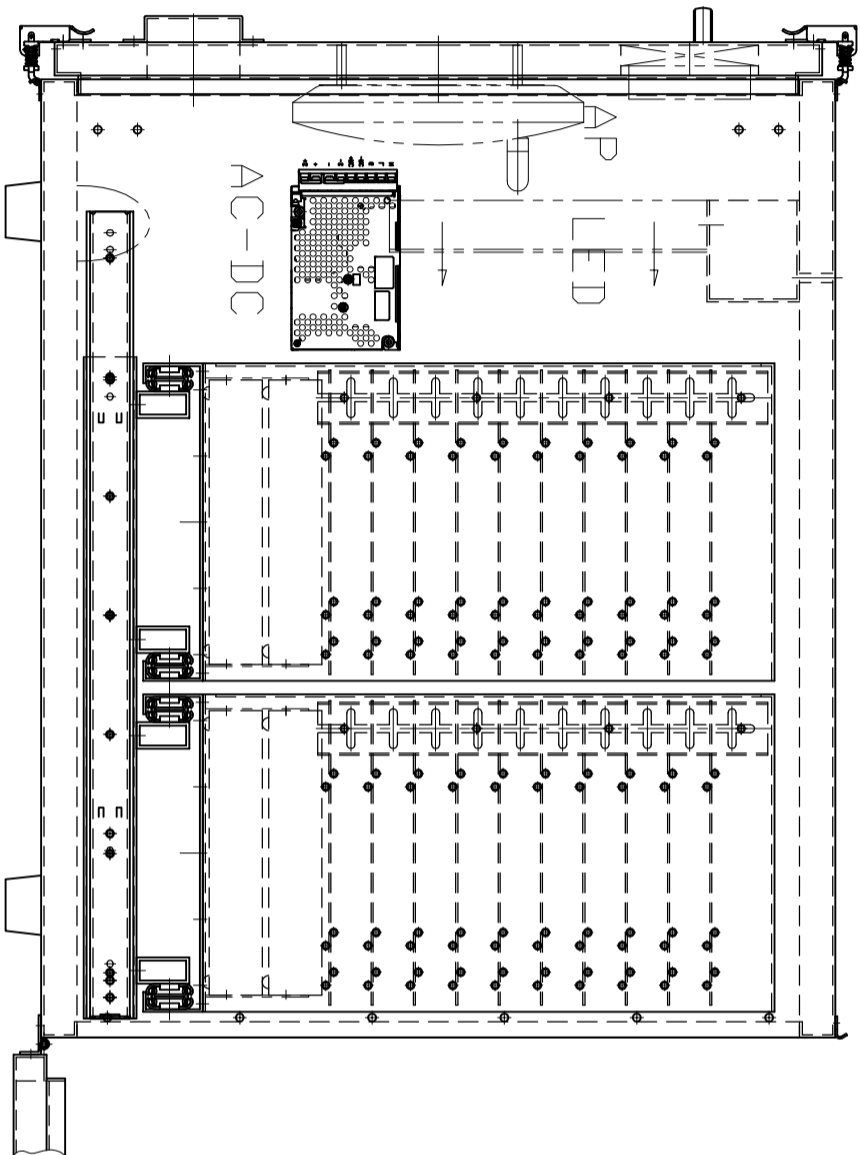

REAR

FRONT

WEIGHT = 45KG

REAR

INSIDE

FRONT