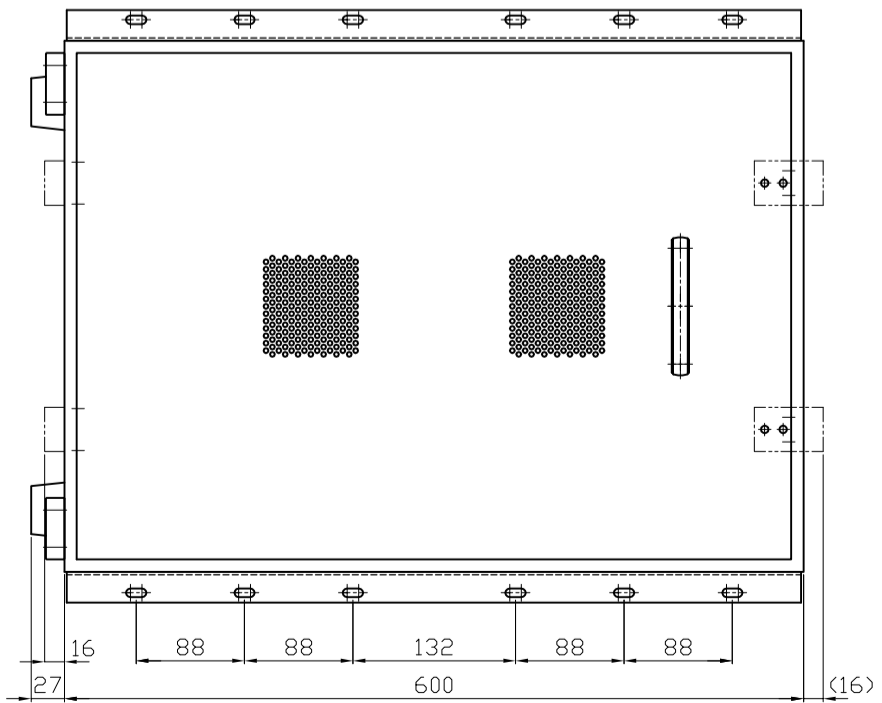

REAR

FRONT

WEIGHT = 45KG

REAR

INSIDE

FRONT