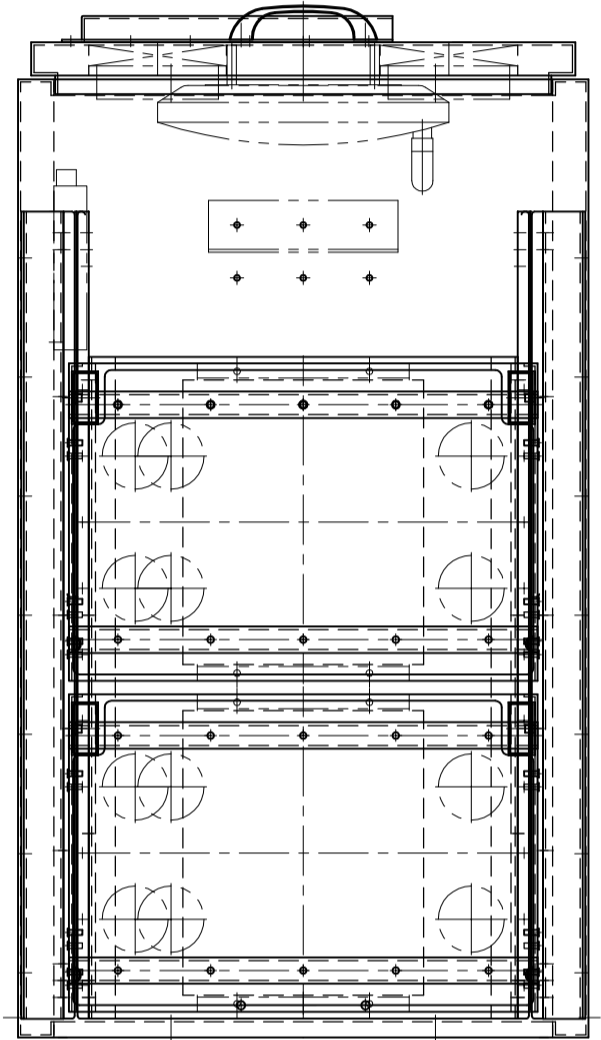

REAR

FRONT

WEIGHT = 45KG

REAR

INSIDE

FRONT